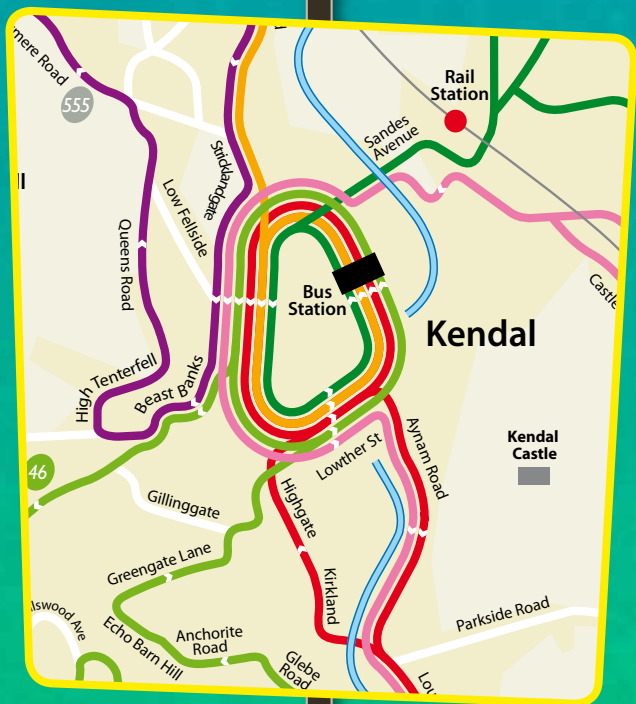

GO EASY

Enjoy Kendal's Fresh Air

BY BUS

41 – 46

2013 BUS TIMETABLE
KENDAL TOWN SERVICES

Operated by
Stagecoach
in Cumbria
Monday to Saturday

Last updated April 2013

SERVICE 45

	45 S	45 S	45 W	45	45	45	45	45	45	45 Sch	45	45
Stricklandgate	08:20	08:50	09:05	9:50	10:50	11:50	12:50	13:50	14:50	15:50	17:00	18:00
Burnside Church	08:34	09:04	09:19	10:04	11:04	12:04	13:04	14:04	15:04	16:04	17:14	18:14
Stricklandgate	08:45	09:15	09:30	10:15	11:15	12:15	13:15	14:15	15:15	16:15	17:25	18:25

Sundays and Public Holidays: NO SERVICE

SERVICE 46

	46	46	46	46	46	46	46 Sch	46 S&H,S	46	46
Stricklandgate	09:15	10:15	11:15	12:15	13:15	14:15	14:45	15:15	16:25	17:25
Greenside Banksfield	09:18	10:18	11:18	12:18	13:18	14:18	14:48	15:18	16:28	17:28
Underwood	09:20	10:20	11:20	12:20	13:20	14:20	14:50	15:20	16:30	17:30
Vicarage Drive	09:22	10:22	11:22	12:22	13:22	14:22	14:52	15:22	16:32	17:32
Kendal College	09:24	10:24	11:24	12:24	13:24	14:24	14:54	15:24	16:34	17:34
Wattsfield	09:27	10:27	11:27	12:27	13:27	14:27	14:57	15:27	16:37	17:37
Stonecross Road	09:32	10:32	11:32	12:32	13:32	14:32	15:02	15:32	16:42	17:42
Anchorite Road	09:37	10:37	11:37	12:37	13:37	14:37	-	15:37	16:47	17:47
Greengate Lane	09:39	10:39	11:39	12:39	13:39	14:39	-	15:39	16:49	17:49
Stricklandgate	09:45	10:45	11:45	12:45	13:45	14:45	-	15:45	16:55	17:55

X : Picks up on opposite side of the road to Service 44

A : Drops Passengers at Allhallows Lane not Stricklandgate 44